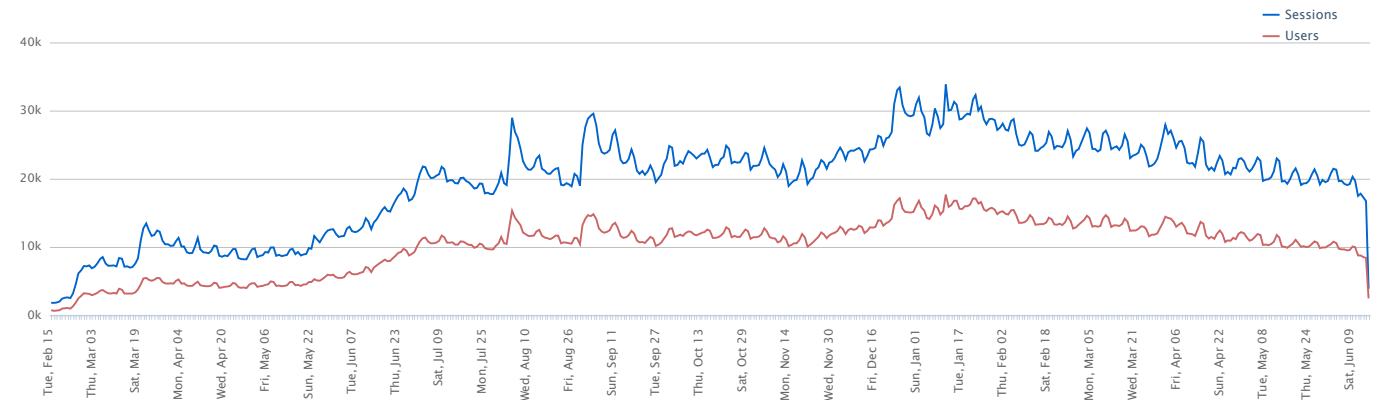

[close](#)

The Localytics SDK used by this application has been deprecated. Please upgrade to the [latest version](#) of the Localytics SDK. [\[more info\]](#)

- [Dashboard](#)
- [Usage](#)
 - [Users & Sessions](#)
 - [New vs Returning](#)
 - [Daypart](#)
 - [Device](#)
 - [Carrier](#)
 - [Country](#)
 - [OS Version](#)
 - [App Version](#)
 - [Advanced](#)[Premium](#)
- [Engagement](#)
 - [Retention](#)[Premium](#)
 - [Session Length](#)[Premium](#)
 - [Session Interval](#)[Premium](#)
 - [Loyalty](#)[Premium](#)
- [Events](#)
- [Screens](#)[Premium](#)
- [Funnels](#)[Premium](#)
- [Maps](#)

SAMPLE DATA. [Upgrade](#) to view your data.

- [Dashboard](#)

Jun 15, 2010 - Jun 15, 2012

Dashboard

[?](#)

Processing data in (GMT+00:00) UTC

Summary

[Sessions](#) 9,568,159 +432261%
[Users](#) 1,080,743 +126008%

Analysis

[New Sessions](#) 12%
[Average Session Length](#) 8.4 minutes
[Median Session Length](#) 2.6 minutes

Top Events

[?](#)

Event Name	Occurrences	% of total
1 7b FINAL Data: Game started	10,007,235	22%
1 6 2b Data: Game started	8,568,963	19%
1 7b FINAL Data: Opened file browser	7,201,028	16%
1 6 2b Data: Opened file browser	6,256,322	14%
1 7b FINAL Error: Tools toast long	4,333,880	9%

Event Name	Occurrences	% of total
1.5.4b Data: Game started	3,271,909	7%
1.5.4b Data: Opened file browser	2,514,015	5%
1.7b FINAL Info: Opened settings	1,351,967	3%
1.6.2b Data: Opened link	1,303,916	3%
1.6.2b Info: Opened settings	1,286,863	3%
Total	46,096,098	