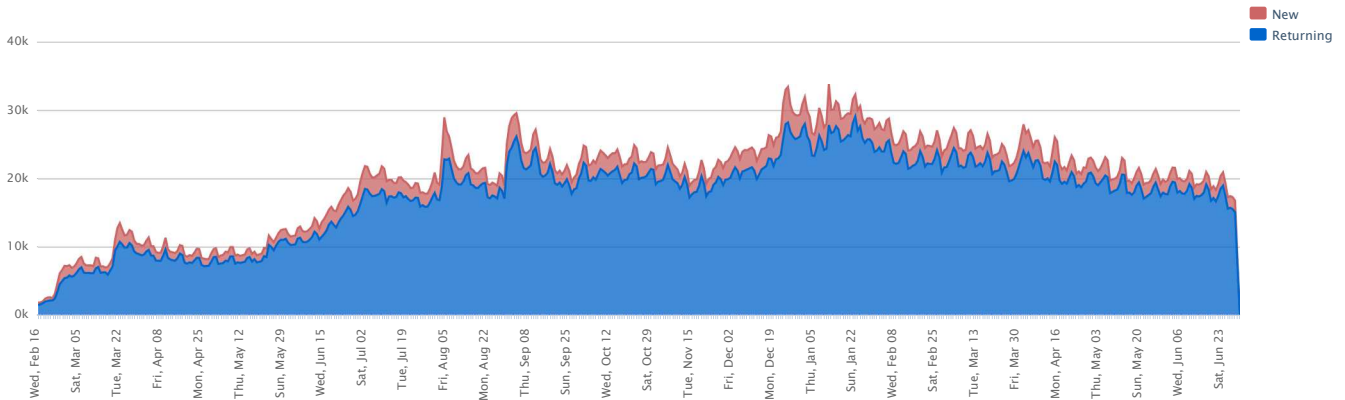

SAMPLE DATA. [Upgrade](#) to view your data.

- Usage
- New Vs Returning

Feb 16, 2011 - Jun 30, 2012

New vs returning by day

Scale to 100%: Options: Daily [Save Report ?](#)
 Monthly Cohort

- [Sessions](#)
- [Users](#)

Processing data in (GMT+00:00) UTC

Users

Unique Users 1,105,803 +83673%
New Unique Users 100%

Sessions

Sessions 9,846,473 +246247%
New Sessions 11%

Chart Data

[Export to CSV ? ±](#)

Days	Returning	New	Total
Wed, Feb 16	1,452	320	1,772
Thu, Feb 17	1,550	288	1,838
Fri, Feb 18	1,724	272	1,996